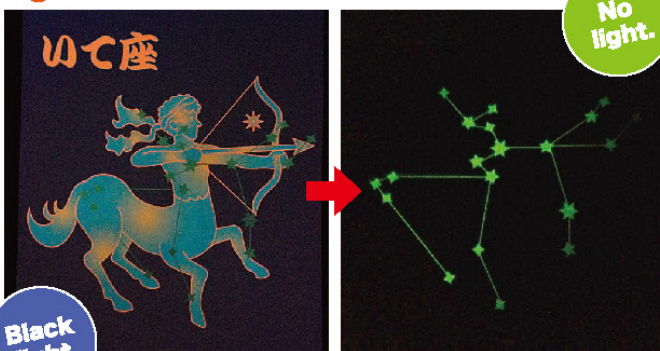

*The surface color of secret pen is pink, blue or white.
*Photo may vary from actual product.

Neon-color ink stick is made by the traditional company in Nara. Dissolving ink stick in water, you can paint a picture or write in calligraphy.

Released in a limited quantity.

HIKARU INK STICK

HIKARU INK STICK (LARGE)

Item	Code	Item	Code
Red	G-14	Blue	G-16
Yellow	G-15	White	G-17

Item	Code	Item	Code
Red	G-18	Blue	G-20
Yellow	G-19	White	G-21

*HIKARU blue and white ink would be emitting almost same color with black light. *Please store ink stick and the works drawn by HIKARU ink away from direct sunlight. *Photo may vary from actual product.

With black light, neon-color illustration would emerge, without light, the stars of sign would be luminous.

G-22
"HIKARU" ZODIAC SIGN SET

The set includes:
Neon-color zodiac sign (2 patterns)
Secret pen with black light