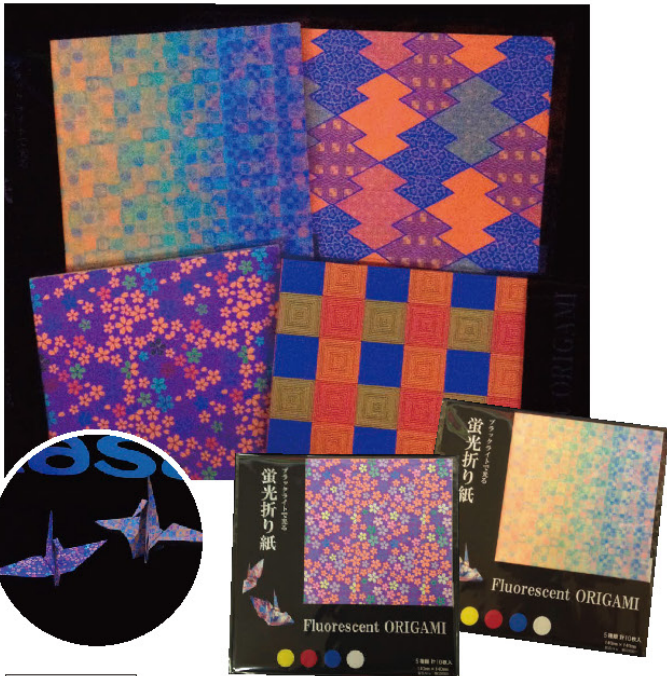

Enjoy neon-color wooden puzzle!
You can select out of 6 patterns.

Released in a limited quantity.

Wooden puzzle
40 pcs
36 pcs
12 pcs

Item	Code
Shinkansen (40pcs)	G-02
Sea (40pcs)	G-03
Space (36pcs)	G-04
Car (36pcs)	G-05
Animal (12pcs)	G-06
Flower (12pcs)	G-07

*Photo may vary from actual product.

Neon-color Origami has many kinds of patterns.

G-08
NEON-COLOR ORIGAMI SET

The set includes:
Neon-color ORIGAMI (5 patterns, 10 sheets)
Secret pen with black light

*Some patterns of ORIGAMI are included.
*The surface color of secret pen is pink, blue or white.
*Photo may vary from actual product.

G-12
CHROMADEPTH 3D GLASSES

*The surface color of secret pen is pink, blue or white.
*Photo may vary from actual product.

You can enjoy residual image of light.

G-13
HIKARU PAPER SET

The set includes:
Illuminating Paper (2 sheets)
Secret pen with black light

*The surface color of secret pen is pink, blue or white.
*Photo may vary from actual product.

Neon-color ink stick is made by the traditional company in Nara. Dissolving ink stick in water, you can paint a picture or write in calligraphy.