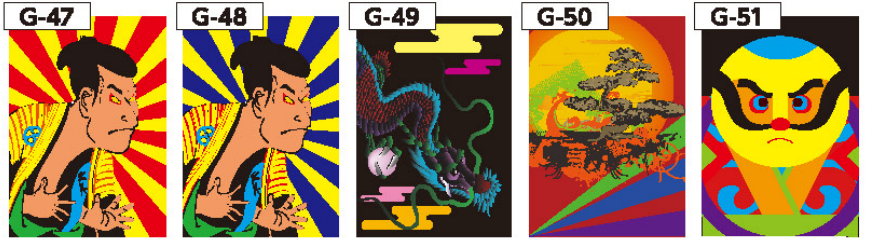

**HIKARU
JAPANESE KITE**

*Photo may vary from actual product.

Item	Code
Kabuki Red	G-47
Kabuki Blue	G-48
Dragon	G-49
Pine Tree	G-50
Dharma	G-51