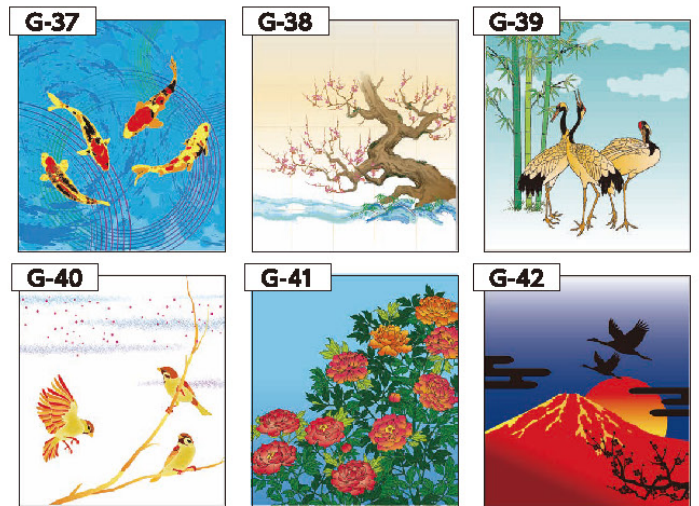

“HIKARU” HANGING SCROLL

*Photo is just an example and may vary from actual product.

Wooden-boxed

Item	Code
Carp	G-37
Japanese apricot	G-38
Crane	G-39
Sparrow	G-40
Peony	G-41
Red Fuji	G-42