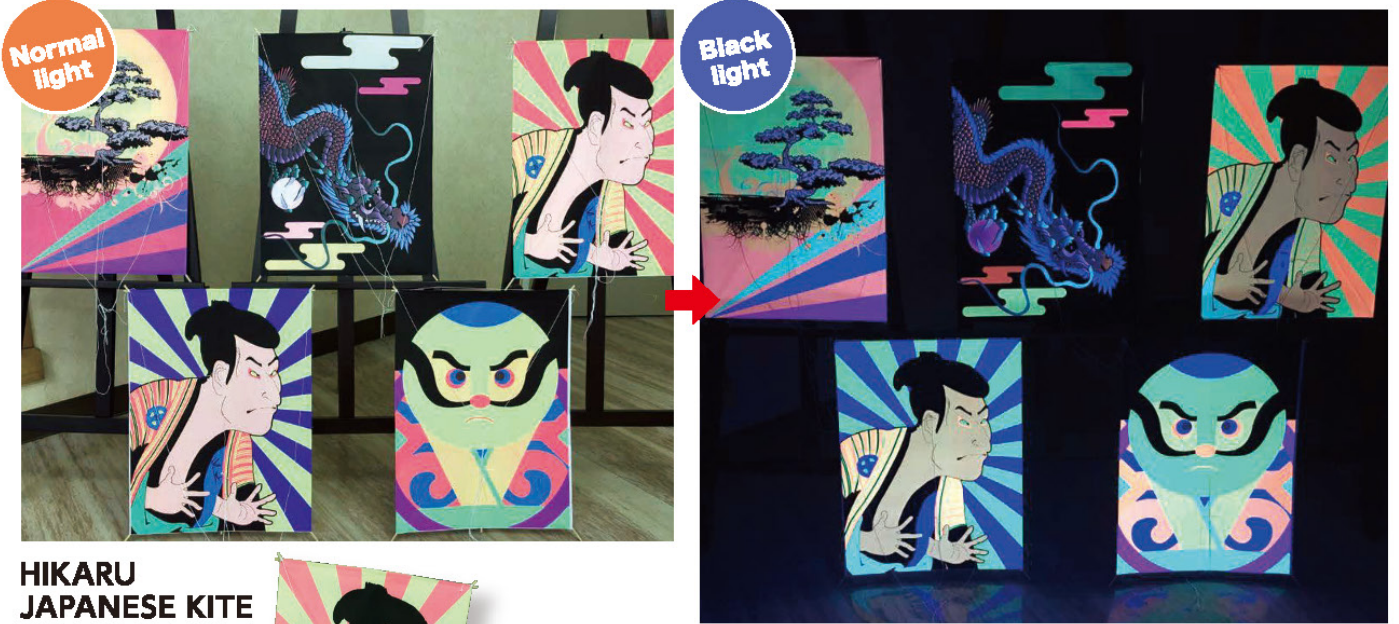

*The surface color of secret pen is pink, blue or white.
*Photo may vary from actual product.

Neon-color ink stick is made by the traditional company in Nara. Dissolving ink stick in water, you can paint a picture or write in calligraphy.

String neon-color beads and make accessories!

Colorful and fun!

G-44
HIKARU PAPER BEADS SET

The set includes: _____
Neon-color paper beads
Secret pen with black light

*Some patterns of paper beads are included. *The surface color of secret pen is pink, blue or white.
*Photo may vary from actual product.

G-45
HIKARU ABC CARD

*The photo is just one part of the product and only a sample.

Wooden-boxed

Neon-color HIRAGANA card!

KARUTA
Playing cards.

Word is printed both on letter card & picture card.

Letter card : 46pcs
Picture card : 46pcs
Size : 7cm x 10cm

G-46
HIKARU HIRAGANA CARD

*The photo is just one part of the product and only a sample.

Wooden-boxed

**New neon-color Japanese Kite.
Illuminated with black light!**

**HIKARU
JAPANESE KITE**

*Photo may vary from actual product.