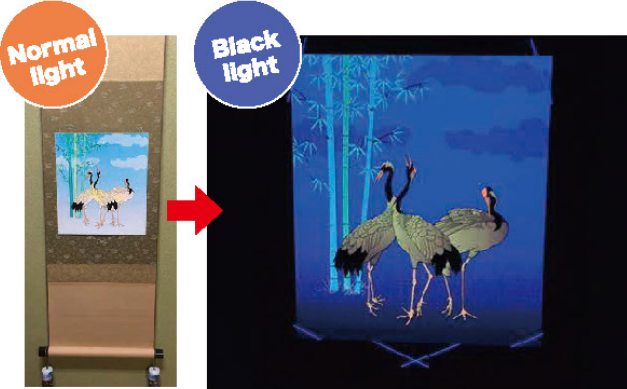

Normal light

Black light

Assembling instruction is contained.

Inside of lantern is also illuminated with black light, just like real flame.

“HIKARU” LANTERN KIT

*Photo is just an example and may vary from actual product.

Combination of hanging scroll made by skilled picture framer and neon-color picture. Illumination for creating healing space!

“HIKARU” HANGING SCROLL

*Photo is just an example and may vary from actual product.