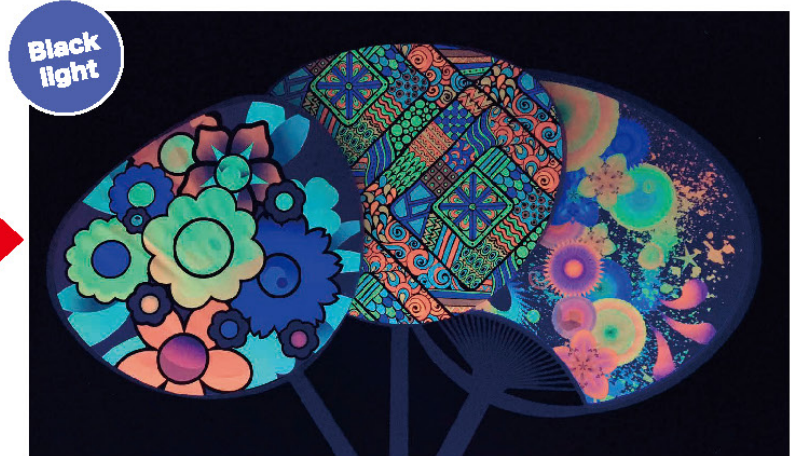

Pretty paper fan!