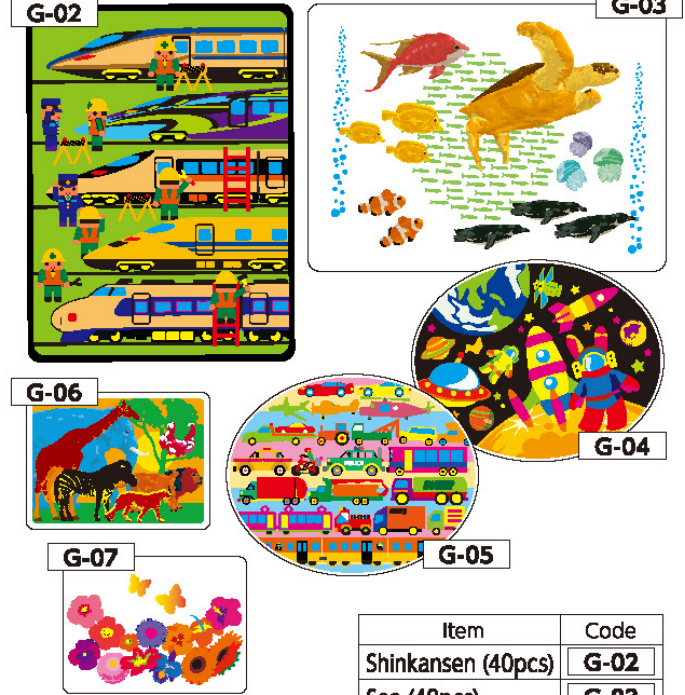

Enjoy neon-color wooden puzzle!
You can select out of 6 patterns.

Released in a limited quantity.