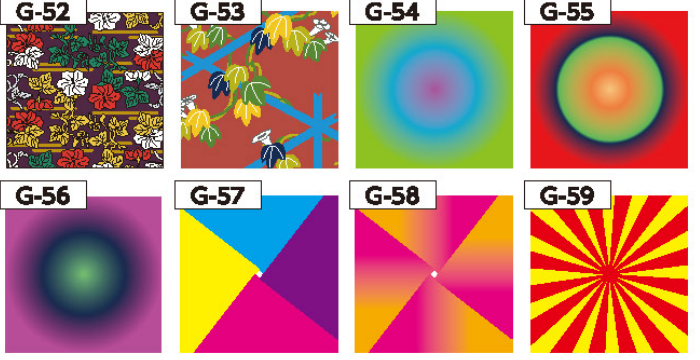

**New neon-color Japanese Kite.
Illuminated with black light!**

**HIKARU
JAPANESE KITE**

*Photo may vary from actual product.

Item	Code
Kabuki Red	G-47
Kabuki Blue	G-48
Dragon	G-49
Pine Tree	G-50
Dharma	G-51

Easy & fun! Windmill craft kit.

**HIKARU
WINDMILL KIT**

*Photo is just an example and may vary from actual product.

Assembling instruction is contained.

Item	Code	Item	Code
A	G-52	E	G-56
B	G-53	F	G-57
C	G-54	G	G-58
D	G-55	H	G-59