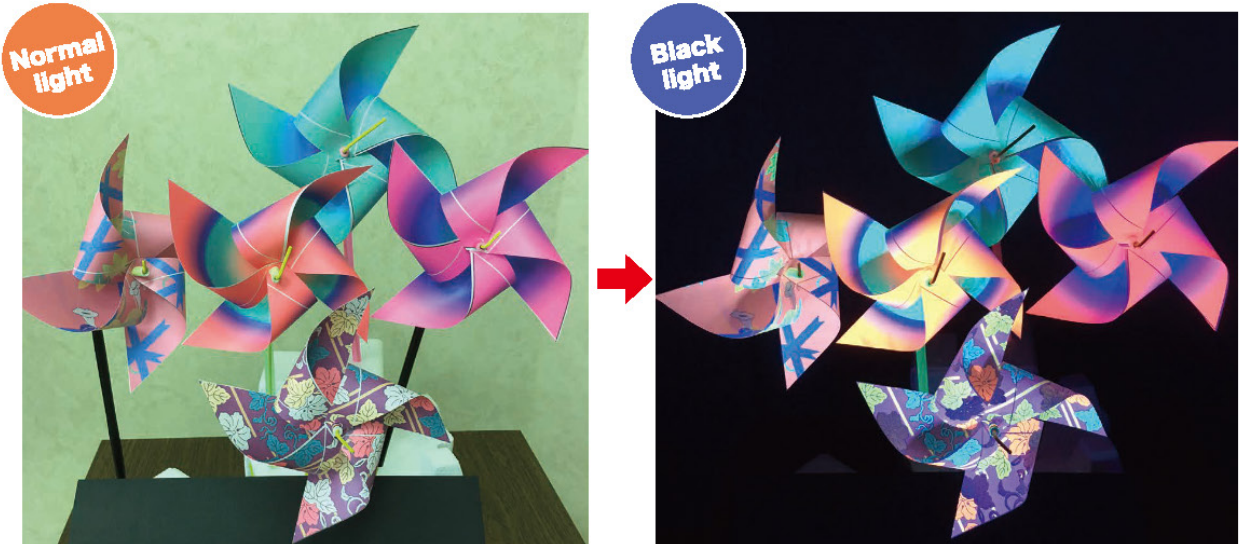

Easy & fun! Windmill craft kit.