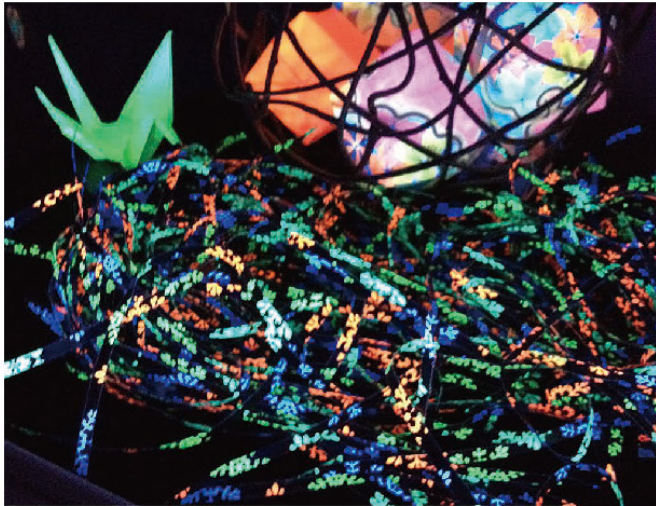

You can decorate your place with neon-color slit paper and enjoy illumination.