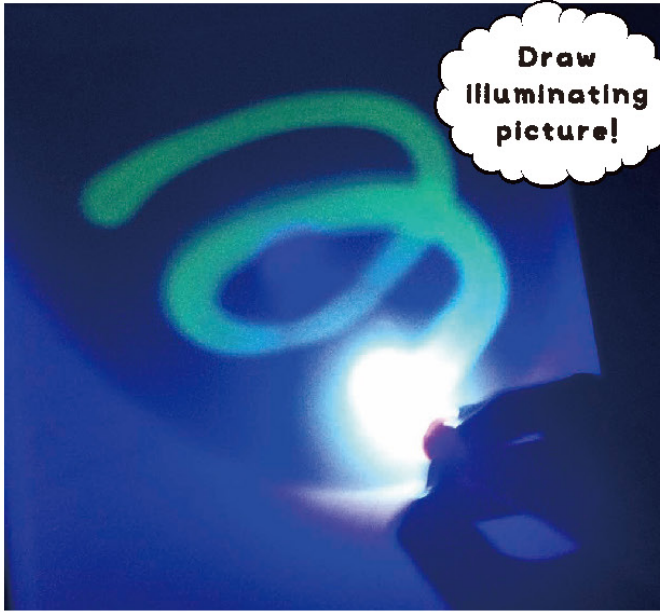

*Photo may vary from actual product.

Neon-color Origami has many kinds of patterns.

G-08
NEON-COLOR ORIGAMI SET

The set includes:
Neon-color ORIGAMI (5 patterns, 10 sheets)
Secret pen with black light

*Some patterns of ORIGAMI are included.
*The surface color of secret pen is pink, blue or white.
*Photo may vary from actual product.

Looking over chromadepth 3D glasses,
you can enjoy fluorescent products much more!

CHROMADEPTH 3D GLASSES SET

Item	Code
Cloud	G-09
Flower	G-10
Girl	G-11

The set includes:
Chromadepth 3D glasses
One sheet of 3D Illustration
Secret pen with black light

G-12
CHROMADEPTH 3D GLASSES

*The surface color of secret pen is pink, blue or white.
*Photo may vary from actual product.

You can enjoy residual image of light.

G-13
HIKARU PAPER SET

The set includes:
Illuminating Paper (2 sheets)
Secret pen with black light

*The surface color of secret pen is pink, blue or white.
*Photo may vary from actual product.

Neon-color ink stick is made by the traditional company in Nara. Dissolving ink stick in water, you can paint a picture or write in calligraphy.