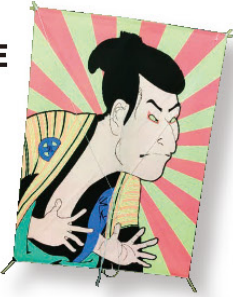

**HIKARU
JAPANESE KITE**

*Photo may vary from actual product.

Item	Code
Kabuki Red	G-47
Kabuki Blue	G-48
Dragon	G-49
Pine Tree	G-50
Dharma	G-51