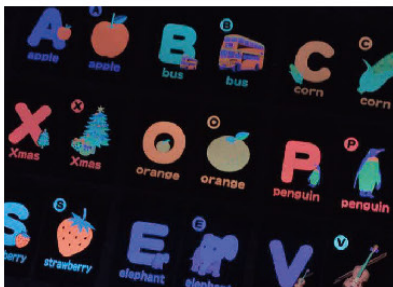

Neon-color ABC Card!
Letter is sharply defined because background of the card is black.